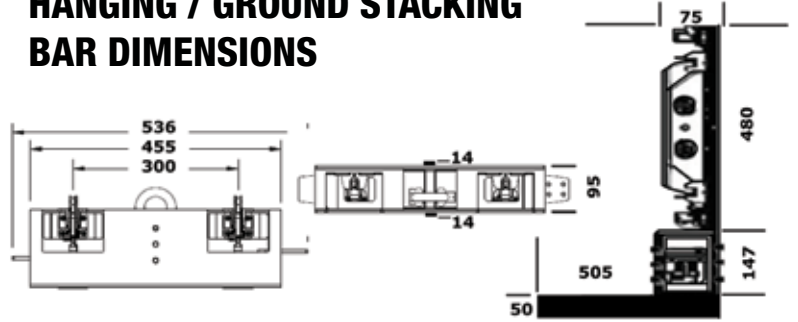

RIGGING

FLOWN OR GROUND STACKED

1 Way 15Kgs

2 Way 26Kgs

4 Way 50Kgs

Bar Height 147mm, Depth 95mm
Bar Height + Ground Ski 197mm

HANGING / GROUND STACKING BAR DIMENSIONS

High Resolution LED

▲▼ Curvable Convex / Concave

▲▼ Superb 20bit Colour Processing

▲▼ Lightweight & Fanless

True Matt Black Louvre
Large Surface Area Matt SMD

Specification AV4

Pixels	Black Face Cree SMD 3in1, 4.8mm Pitch
Brightness	2,000 cd/m ²
Colours	1,153 Quadrillion
Processing	20bit Colour Depth, 50/60Hz, 100KHz Refresh
Viewing Angle	160 Degrees H+V
Pixels	100 (H), 100 (V) 10K Pixels
Panel Dimensions	(W) 480mm (H) 480mm (D) 75mm
Panel Weight	9.5kg, 41Kgs/Sqm
Power	50 Watts Typical
Curve	10 Degrees Concave / 7.5 Degrees Convex
Input	DVI 1920 x 1080