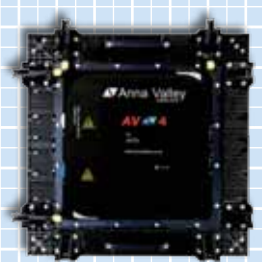

Variable Curve
Dial Your Radius