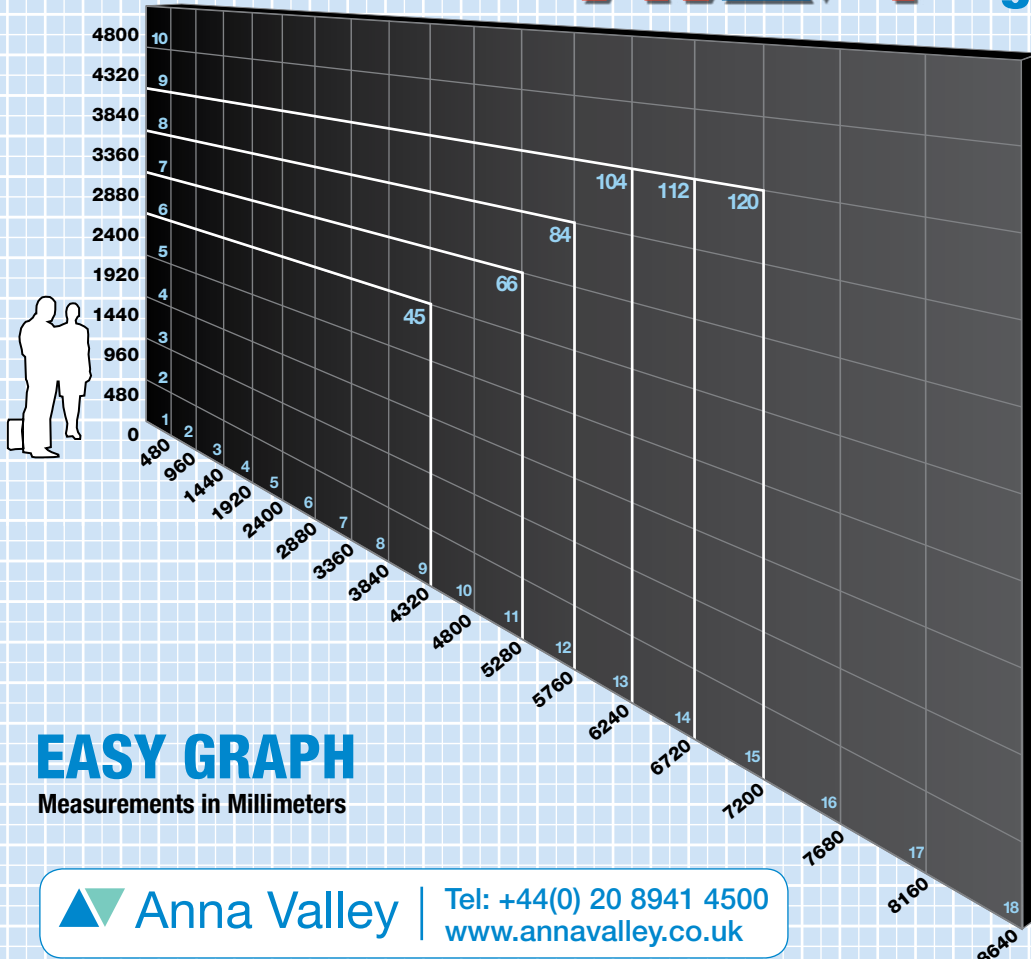

RIGGING

FLOWN OR GROUND STACKED

1 Way 15Kgs

2 Way 26Kgs

4 Way 50Kgs

Bar Height 147mm, Depth 95mm
Bar Height + Ground Ski 197mm

HANGING / GROUND STACKING BAR DIMENSIONS

High Resolution LED

▲▼ Curvable Convex / Concave

▲▼ Superb 20bit Colour Processing

▲▼ Lightweight & Fanless

True Matt Black Louvre
Large Surface Area Matt SMD

Specification AV4

Pixels	Black Face Cree SMD 3in1, 4.8mm Pitch
Brightness	2,000 cd/m ²
Colours	1,153 Quadrillion
Processing	20bit Colour Depth, 50/60Hz, 100KHz Refresh
Viewing Angle	160 Degrees H+V
Pixels	100 (H), 100 (V) 10K Pixels
Panel Dimensions	(W) 480mm (H) 480mm (D) 75mm
Panel Weight	9.5kg, 41Kgs/Sqm
Power	50 Watts Typical
Curve	10 Degrees Concave / 7.5 Degrees Convex
Input	DVI 1920 x 1080